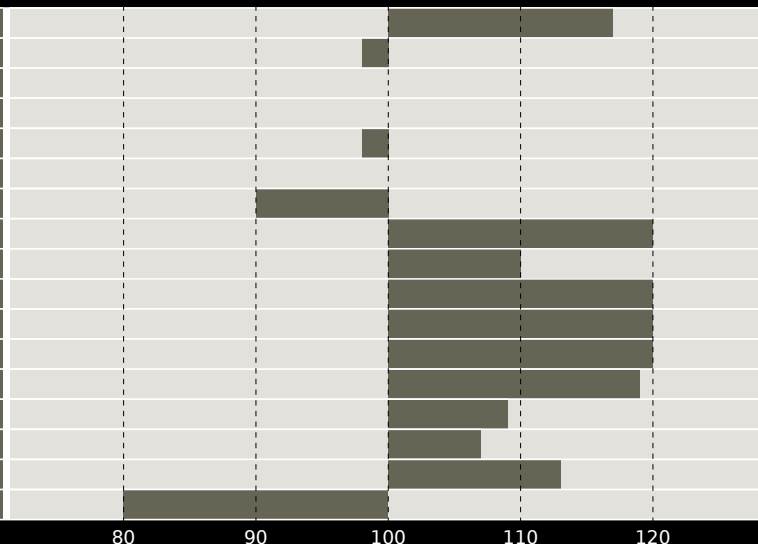

Zephir Zeffira

Luca Nalli